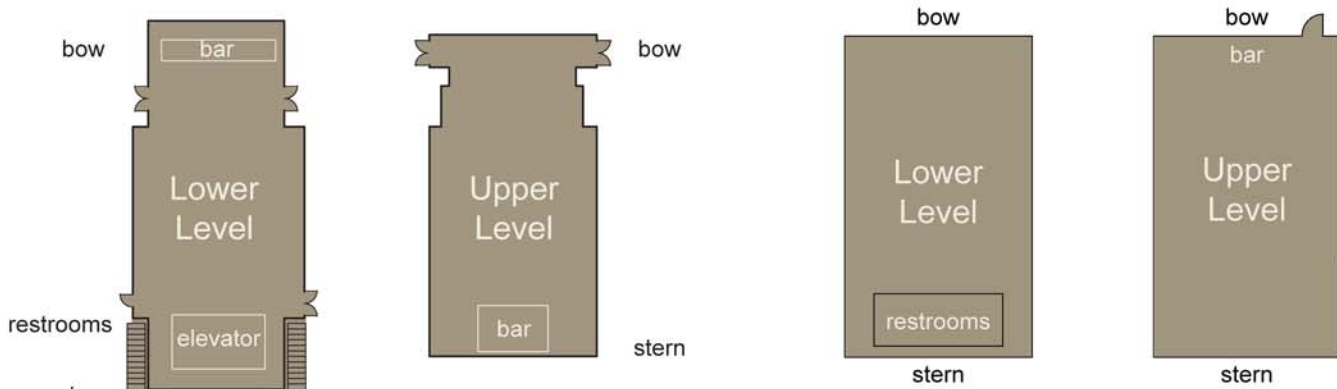

BAHIA Weddings

VENUE FLOORPLANS

MISSION BALLROOM

DEL MAR, MARINA, SHELL & VENTANA

STERNWHEELERS

William D. Evans

Bahia Belle